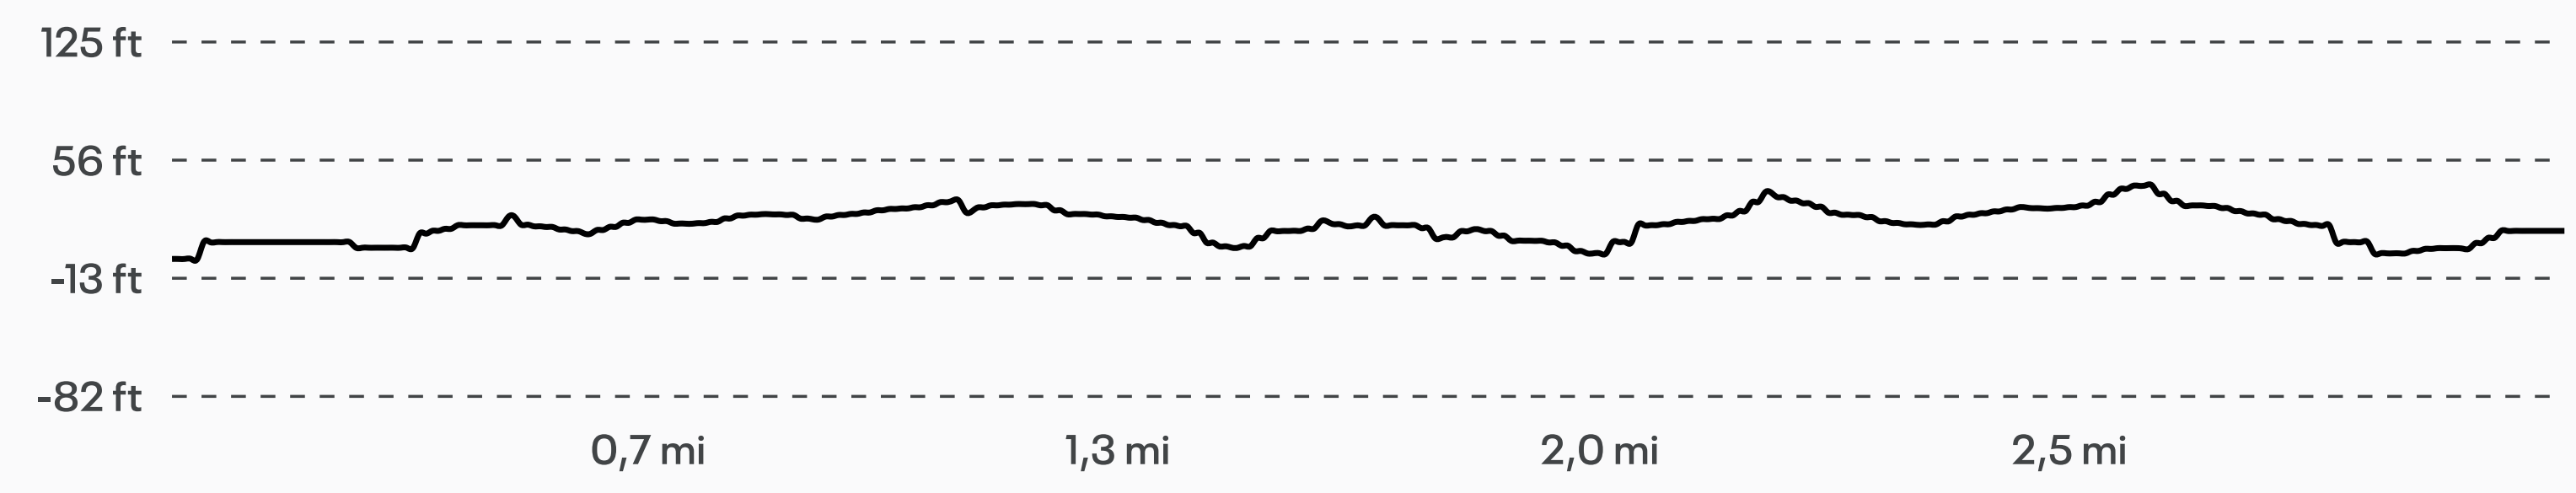

-  Start / Finish
-  Mile Marker
-  Free Parking
-  Paid Parking
-  S. Norwalk Train Station
-  E. Norwalk Train Station
-  Restroom
-  Cheer Zone
-  Water Stop

Elevation

SONO 5K

3.10 Miles
Norwalk, CT